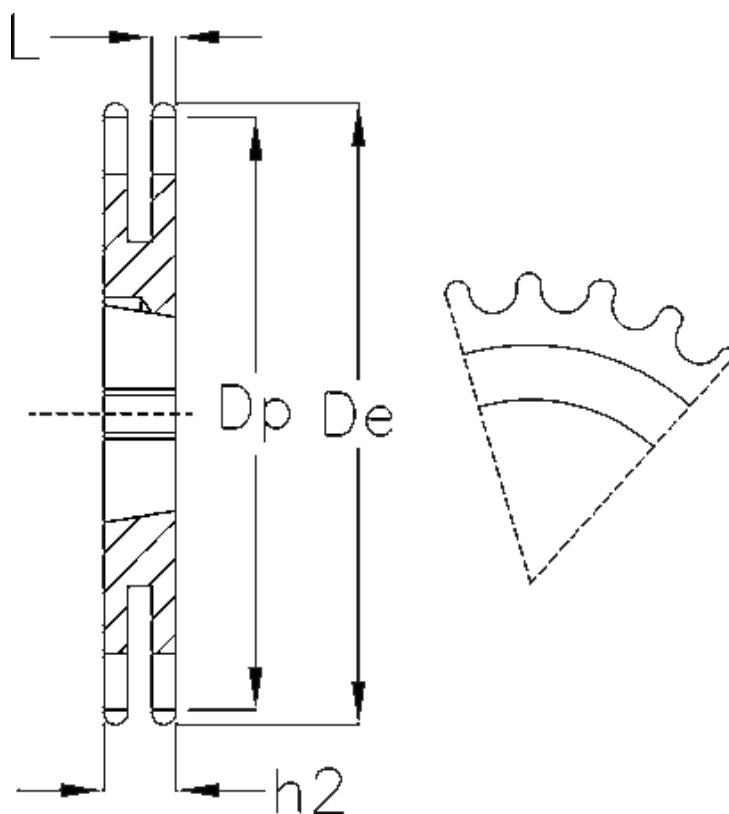

Article number: 616032008015

Description: Taperbored sprocket 16 B-2 Z=15 duplex
for bushing 2012

Measures

Buchse = 2012
C = 2.5
Chain = 16 B-2
Chain size = 1" x 17,02 mm
De = 133
Dp = 122.17
H = 47.7
h2 = 47.7

Material = Stål
Number of teeth = 15